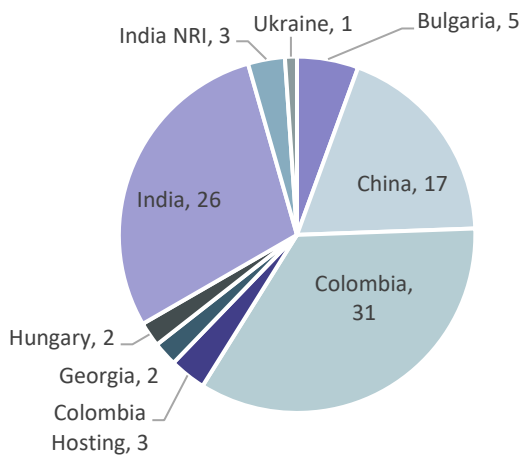

Applications 2018-2020

97 Placement Applications
January 1, 2018 - December 31, 2018

88 Home Study Services Applications
January 1, 2018 - December 31, 2018

108 Placement Applications
January 1, 2019 - December 31, 2019

77 Home Study Services Applications
January 1, 2019 - December 31, 2019

90 Placement Applications
January 1, 2020 - December 31, 2020

68 Home Study Services Applications
January 1, 2020 - December 31, 2020