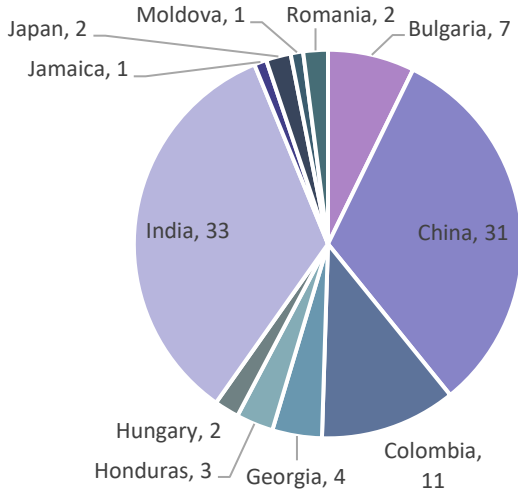

Applications 2018-2020

97 Placement Applications
January 1, 2018 - December 31, 2018

88 Home Study Services Applications
January 1, 2018 - December 31, 2018

108 Placement Applications
January 1, 2019 - December 31, 2019