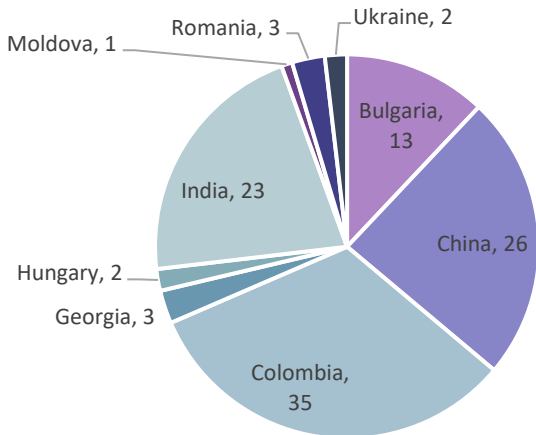

Applications 2018-2020

97 Placement Applications
January 1, 2018 - December 31, 2018

88 Home Study Services Applications
January 1, 2018 - December 31, 2018

108 Placement Applications
January 1, 2019 - December 31, 2019